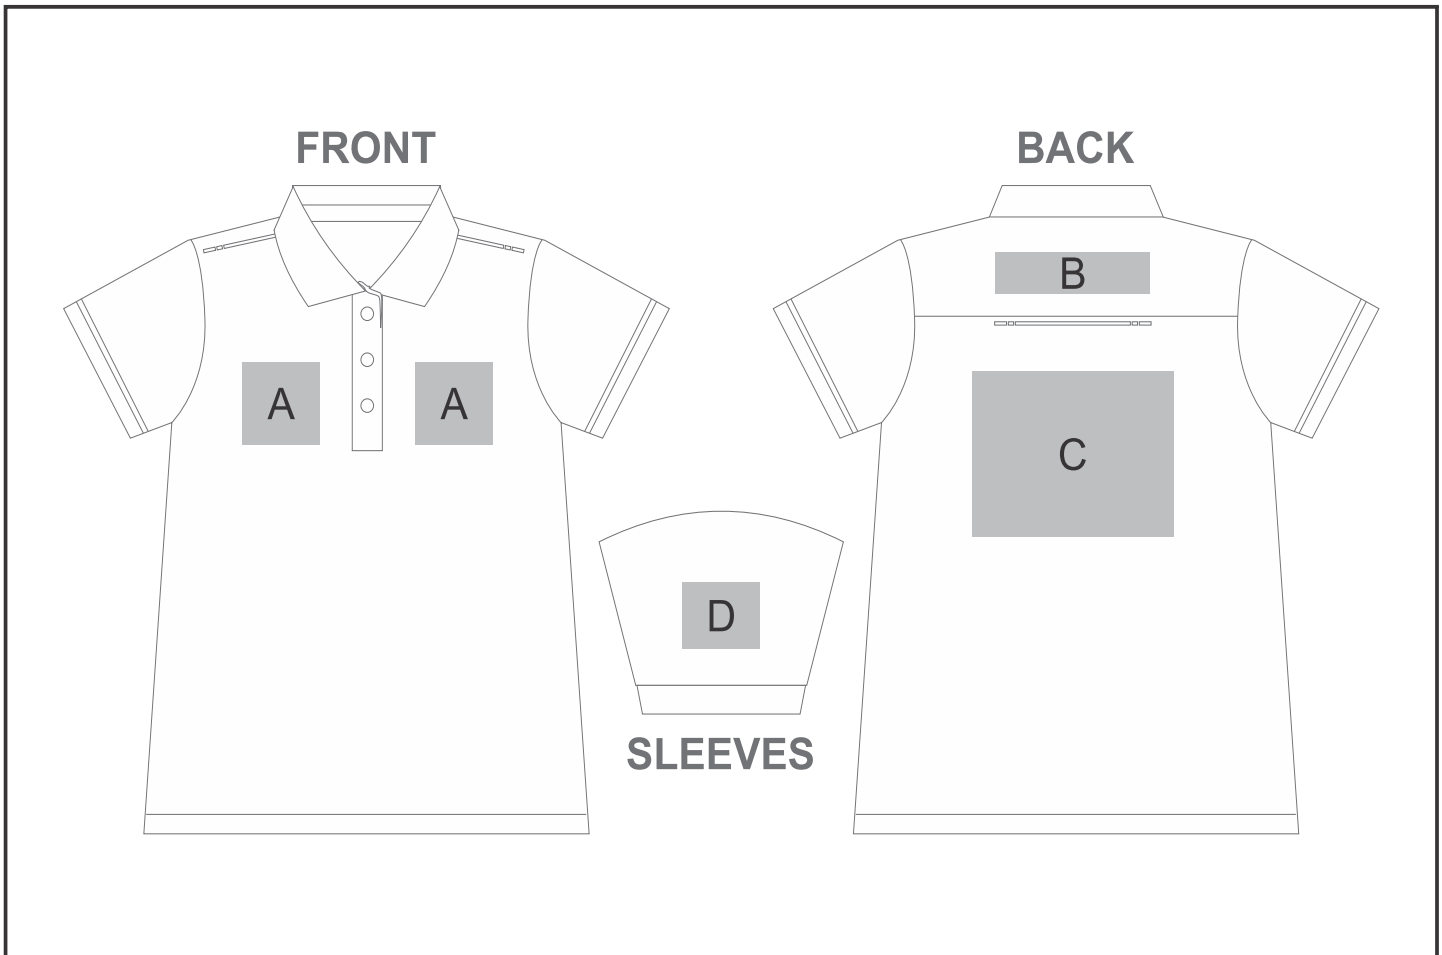

## Need to know:

- Includes 1-Position Embroidery OR 1-Position Digital Transfer OR 1-Position Deboss OR 1-Position Laser Engraving (setup fees apply)

- No Laser on Black garments.

- Laser colour: Tonal | Deboss colour: Tonal

- **DTC/EMB** inclusive Parameters: Left/Right Chest or Back = 100mm x 100mm

## Branding Options:

Position	Branding Method (Branding Code)	No. of Colours	Dimension
A	Embroidery (EM-CLOTHING)	N/A	100mm wide x 100mm high
A	Digital Transfer Clothing A6 (DTC-A6)	Full Colour	100mm wide x 100mm high
A	Screen Print (SA)	6 Colours	100mm wide x 80mm high
A	Laser Engraving (LG)	N/A	100mm wide x 80mm high
A	Debossing Clothing (BOS-C)	N/A	100mm wide x 60mm high
A	Silicone (STP-A)	N/A	30mm wide x 30mm high
A	Silicone (STP-B)	N/A	50mm wide x 50mm high

C	Embroidery (EM-CLOTHING)	N/A	200mm wide x 200mm high
C	Digital Transfer Clothing A6 (DTC-A6)	Full Colour	105mm wide x 148mm high
C	Digital Transfer Clothing A5 (DTC-A5)	Full Colour	210mm wide x 148mm high
C	Screen Print (SA)	6 Colours	260mm wide x 200mm high
C	Silicone (STP-A)	N/A	30mm wide x 30mm high
C	Silicone (STP-B)	N/A	50mm wide x 50mm high
C	Silicone (STP-C)	N/A	80mm wide x 80mm high
C	Silicone (STP-D)	N/A	120mm wide x 40mm high